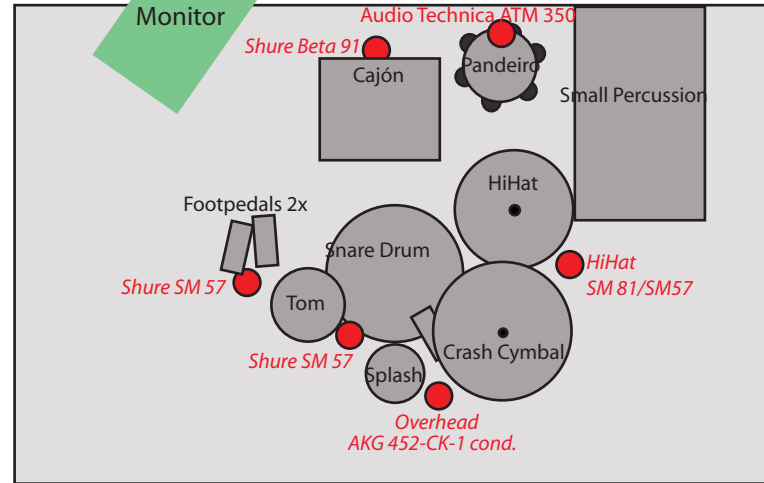

STAGEPLAN ZABUMBA

LEGEND:

- = microphone + type
- = monitor

Percussion 1

Microphone in front of amplifier

Electric Bass

Monitor

Bongos

Shure SM 57

Guitar/Cavaquinho

DI Cavaquinho

DI and/or microphone in front of amplifier

Shure Beta 58

Vocals 4

Monitor

Accordeon

stereo output - balanced
220 V power supply

Monitor

Shure Beta 58

Vocals 3

Lead Vocals

Shure Beta 58

Monitor

Audio Technica ATM 350
Clip-Microphone!!

Shure SM 57
Vocals 2

Head-Set vocals

Monitor