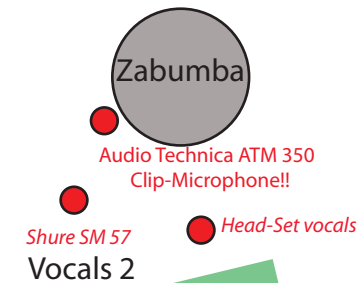

stereo output - balanced
220 V power supply

Monitor

Shure Beta 58

Vocals 3

Lead Vocals

Shure Beta 58

Monitor

Audio Technica ATM 350
Clip-Microphone!!

Shure SM 57
Vocals 2

Head-Set vocals

Monitor